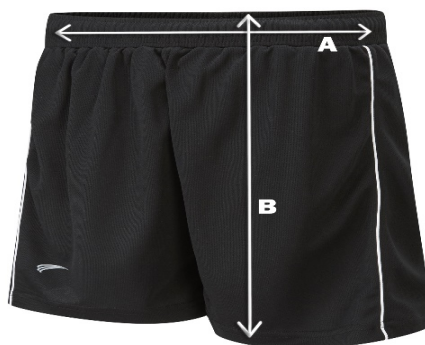

Shorts sizing

Product Measurements (cm)									
Waist Size	18/20"	20/22"	24/26"	28/30"	32"	34"	36"	38"	40"
A - Waist Size	44cm	46cm	51cm	56cm	61cm	61cm	67cm	67cm	72cm
B - Leg length	27cm	30cm	36cm	39cm	41cm	44cm	44cm	46cm	46cm

*These figures are indicative only, and some variation should be expected, due to fabric stretch and production tolerances.

Measuring Guide

A. Waist circumference: Measured unstretched on the waistband and then doubled

B. Leg: Measured flat, from the top of the seam to the hem